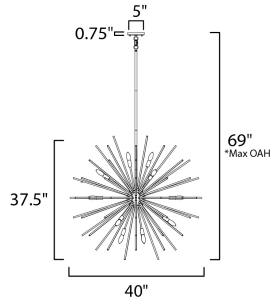

PRODUCT DESCRIPTION

A dazzling burst of Clear glass rods extend from a classic sputnik shape finished in a bright Polished Chrome or warm Satin Brass. Available in two sizes of pendants and as a ceiling fixture, this unique look is a statement piece designed to attract attention.

*max overall height

MEASUREMENTS

DIMENSION : 40" L x 40" W x 37.5" H
 MAX OAH : 69" OAH
 CANOPY : 5" W x 0.75" H x 5" L
 HANGING WEIGHT : 22.88 lb

LAMPING

INPUT VOLTAGE : 120V
 BULB : 16 x 60W Incandescent E12 Candelabra , 960W Total
 BULB INCLUDED : (Not Included)
 DIMMABLE : Y